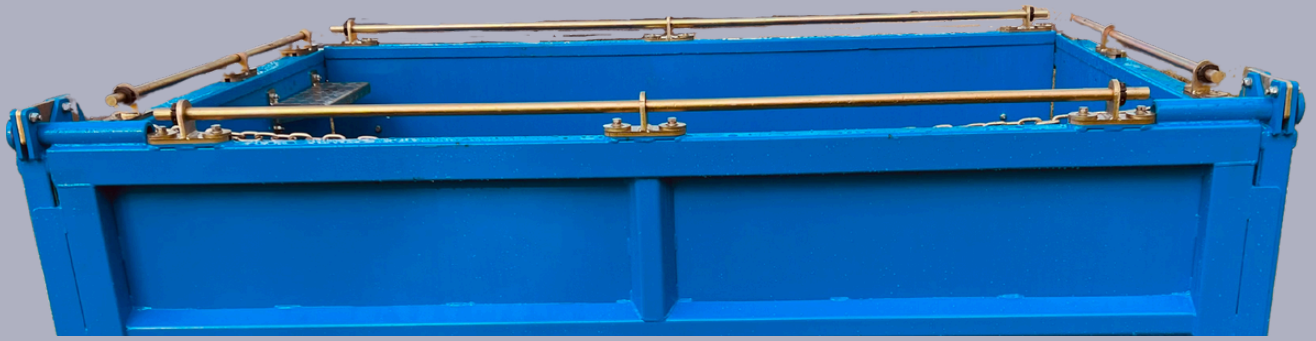

DeSite

**Designed To Perform.
Built To Last.**

TB 475 Telehandler Bin

DeSite TB 475

Best Telehandler Bin On The Market
4.75 Cubic yards

topsoilscreeningequipment.com

(See It Under Other Products Tab)

(877) 254-7903

TB 475 Safety Features

**Telehandler Forks
Dual Locking System**

TB 475
**Quick
Disconnect
Door**

TB 475

Roll Over Latching System

**Removeable
Handle**

topsoilscreeningequipment.com
(See It Under Other Products Tab)

(877) 254-7903

Walk-through Hand Holds

Steps Inside
And Out

Man Basket Abilities

**360 Degree
Tie Off
For Safety
Harness**

The DeSite Difference

Buy With Confidence

3 Year Structure Warranty