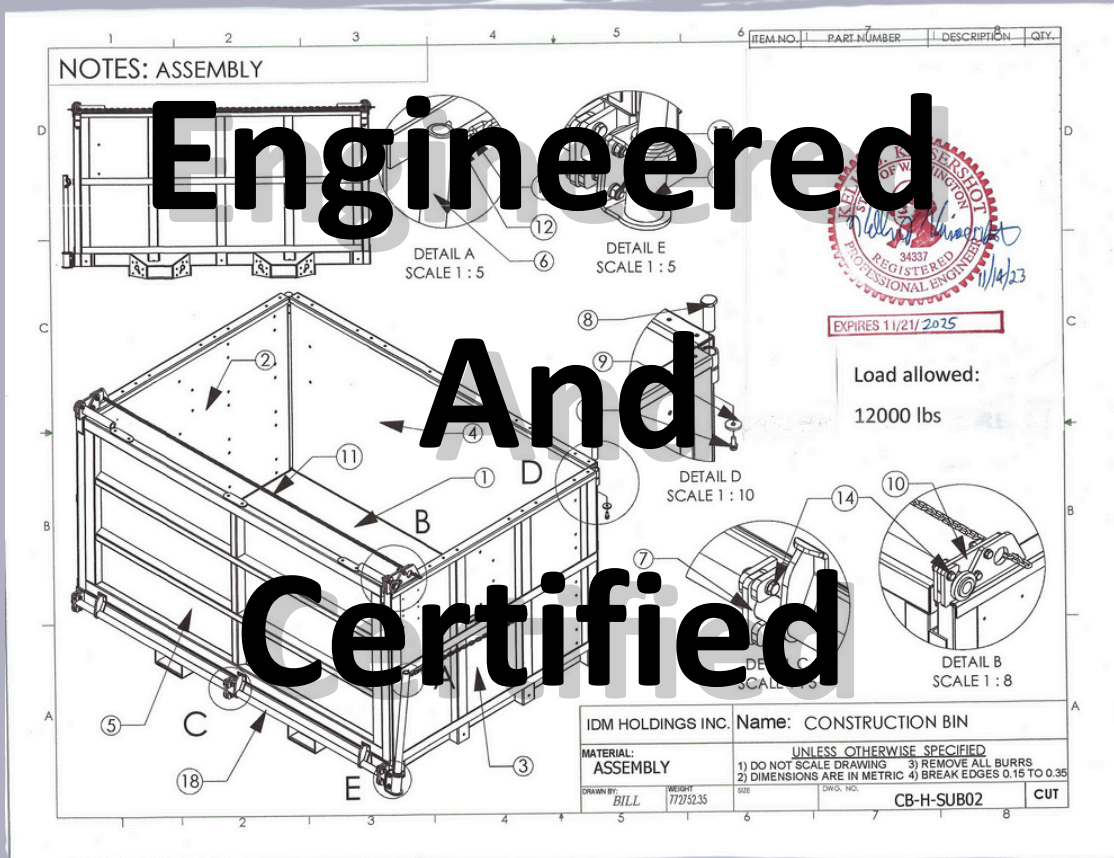

DeSite

**Designed To Perform.
Built To Last.**

TB 475 Telehandler Bin

DeSite TB 475

Best Telehandler Bin On The Market
4.75 Cubic yards

topsoilscreeningequipment.com

(See It Under Other Products Tab)

(877) 254-7903

(877) 254-7903

Walk-through Hand Holds

Steps Inside
And Out

Man Basket Abilities

**360 Degree
Tie Off
For Safety
Harness**

The DeSite Difference

Buy With Confidence

3 Year Structure Warranty