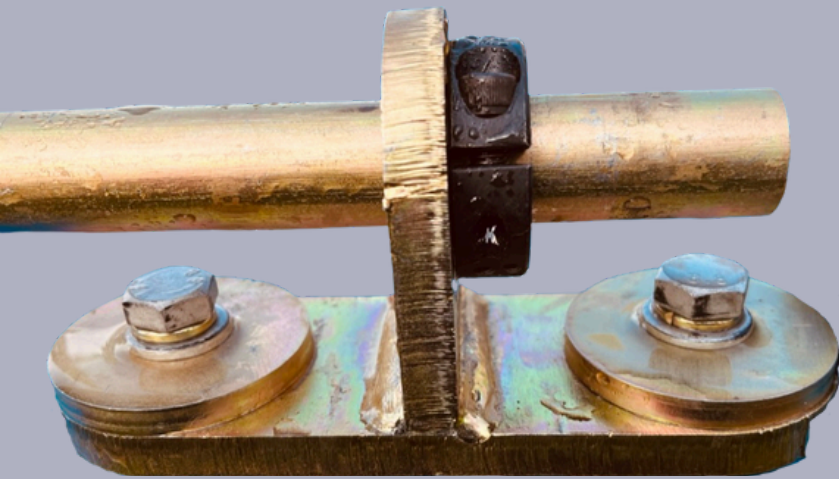

DeSite

**Designed To Perform.
Built To Last.**

TB 475 Telehandler Bin

DeSite TB 475

Best Telehandler Bin On The Market
4.75 Cubic yards

topsoilscreeningequipment.com

(See It Under Other Products Tab)

(877) 254-7903

TB 475 Safety Features

**Telehandler Forks
Dual Locking System**

TB 475
**Quick
Disconnect
Door**

TB 475

Roll Over Latching System

**Removeable
Handle**

topsoilscreeningequipment.com
(See It Under Other Products Tab)

(877) 254-7903

Walk-through Hand Holds

Steps Inside
And Out

Man Basket Abilities

**360 Degree
Tie Off
For Safety
Harness**

The DeSite Difference

Buy With Confidence

3 Year Structure Warranty