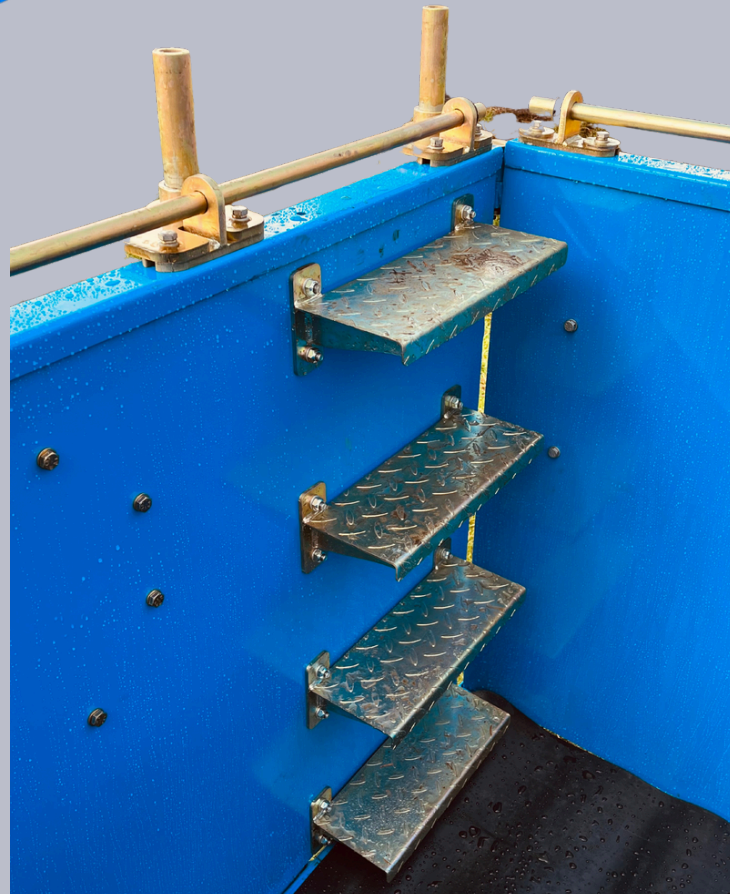

DeSite

**Designed To Perform.
Built To Last.**

TB 475 Telehandler Bin

DeSite TB 475

Best Telehandler Bin On The Market
4.75 Cubic yards

topsoilscreeningequipment.com

(See It Under Other Products Tab)

(877) 254-7903

TB 475 Safety Features

**Telehandler Forks
Dual Locking System**

TB 475
**Quick
Disconnect
Door**

TB 475

Roll Over Latching System

**Removeable
Handle**

topsoilscreeningequipment.com
(See It Under Other Products Tab)

(877) 254-7903

Walk-through Hand Holds

Steps Inside
And Out

Man Basket Abilities

**360 Degree
Tie Off
For Safety
Harness**

The DeSite Difference

Buy With Confidence

3 Year Structure Warranty