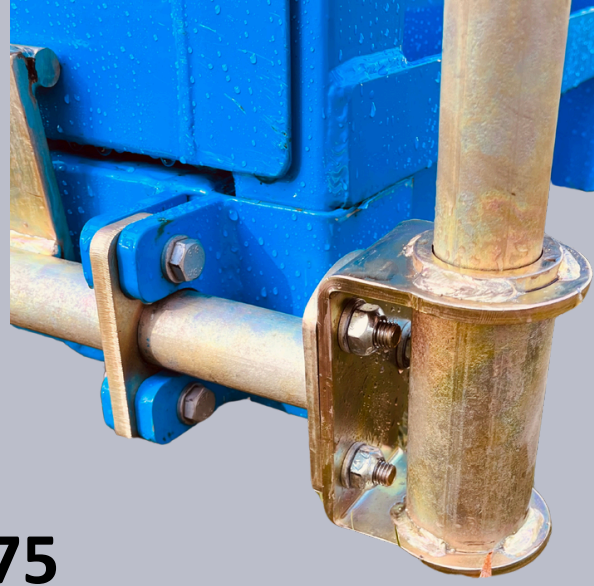

DeSite

**Designed To Perform.
Built To Last.**

TB 475 Telehandler Bin

DeSite TB 475

Best Telehandler Bin On The Market
4.75 Cubic yards

topsoilscreeningequipment.com

(See It Under Other Products Tab)

(877) 254-7903

TB 475 Safety Features

**Telehandler Forks
Dual Locking System**

TB 475
**Quick
Disconnect
Door**

TB 475

Roll Over Latching System

**Removeable
Handle**

topsoilscreeningequipment.com
(See It Under Other Products Tab)

(877) 254-7903

Walk-through Hand Holds

Steps Inside
And Out

Man Basket Abilities

**360 Degree
Tie Off
For Safety
Harness**

The DeSite Difference

Buy With Confidence

3 Year Structure Warranty